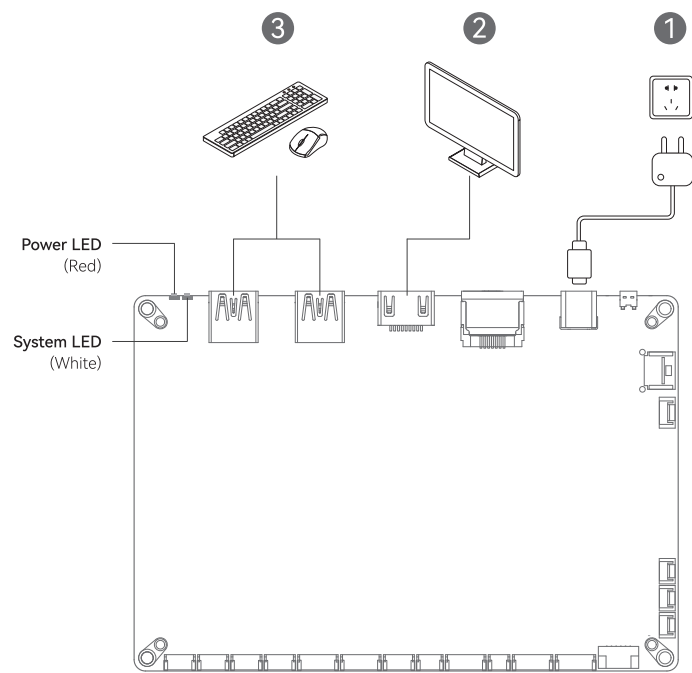

130mm

172mm

NAMTSO

A10

3588

www.namtso.com

Namtso Technology Co., Ltd.
support@namtso.com
www.namtso.com

Setup

LED Indicator Modes

State	System LED	Power LED	Color
Power On	-	Solid On	Red
Booting Up	Solid On	-	White
Normal Operation	Flashes	-	White
Burning Mode	-	Flashes 3 Times	Red

Specifications

Rating Input: 12V/2A P.D. Adapter
Operating Temp. Range: -20°C~80°C
Networking: 1.0 Gigabits LAN