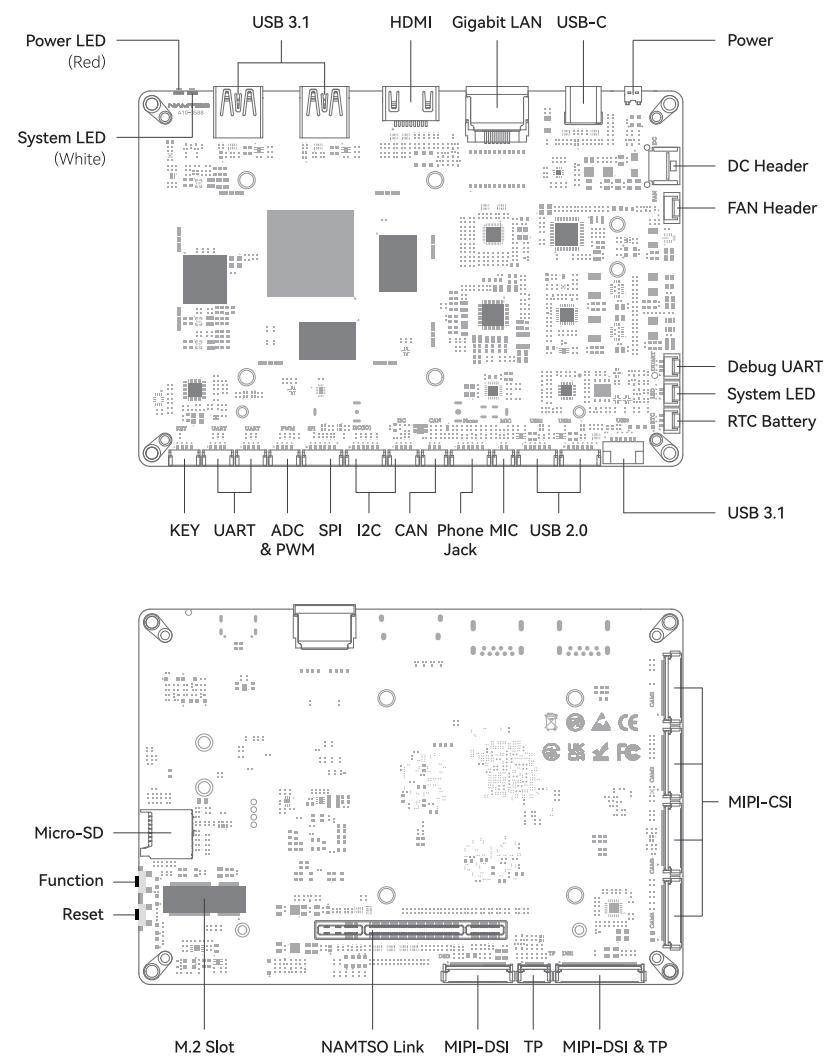

LED Indicator Modes

State	System LED	Power LED	Color
Power On	-	Solid On	Red
Booting Up	Solid On	-	White
Normal Operation	Flashes	-	White
Burning Mode	-	Flashes 3 Times	Red

Specifications

Rating Input: 12V/2A P.D. Adapter
Operating Temp. Range: -20°C~80°C
Networking: 1.0 Gigabits LAN

* To learn more about quick start please visit: dl.namtso.com/Products/A10/A10-3588/QuickStart
To learn more about product document please visit: dl.namtso.com/Products/A10/A10-3588/

Interfaces

 深圳纳木措科技有限公司				物料名称:	A10-3588说明书_130×172mm_105g双铜两折页_单黑
				材质:	
图纸版本				尺寸:	
				印刷:	
	签名	年/月/日			
设计					
审核					
批准				工艺:	