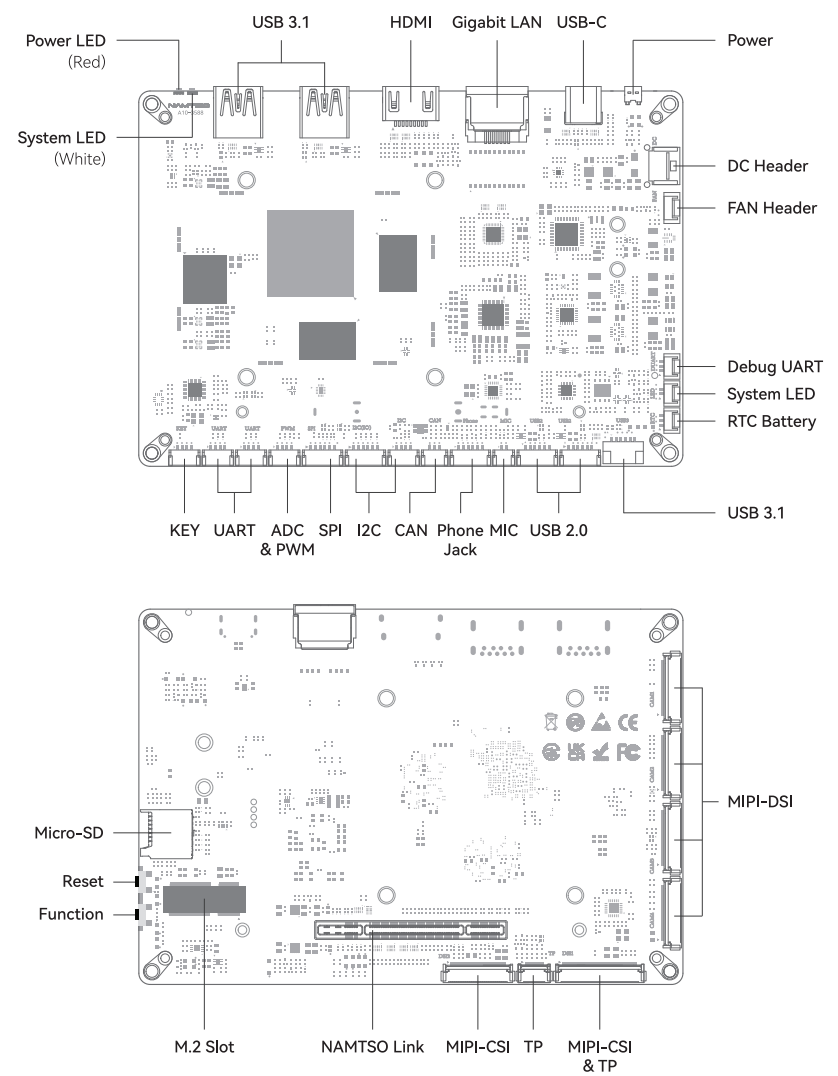

130mm

172mm

NAMTSO

A10
3588

www.namtso.com

Namtso Technology Co., Ltd.
support@namtso.com
www.namtso.com

Setup

LED Indicator Modes

State	System LED	Power LED	Color
Power On	-	Solid On	Red
Booting Up	Solid On	-	White
Normal Operation	Flashes	-	White
Burning Mode	-	Flashes 3 Times	Red

Specifications

Rating Input: 12V/2A P.D. Adapter
Operating Temp. Range: -20°C~80°C
Networking: 1.0 Gigabits LAN

* To learn more about quick start please visit: dl.namtso.com/Products/A10/A10-3588/QuickStart
To learn more about product document please visit: dl.namtso.com/Products/A10/A10-3588/

Interfaces

 深圳纳木措科技有限公司				物料名称:	A10-3588说明书_130×172mm_105g双铜两折页_单黑												
				材质:													
图纸版本				尺寸:													
<table border="1"> <thead> <tr> <th></th> <th>签名</th> <th>年/月/日</th> </tr> </thead> <tbody> <tr> <td>设计</td> <td></td> <td></td> </tr> <tr> <td>审核</td> <td></td> <td></td> </tr> <tr> <td>批准</td> <td></td> <td></td> </tr> </tbody> </table>					签名	年/月/日	设计			审核			批准			印刷:	
					签名	年/月/日											
				设计													
				审核													
批准																	
				工艺:													