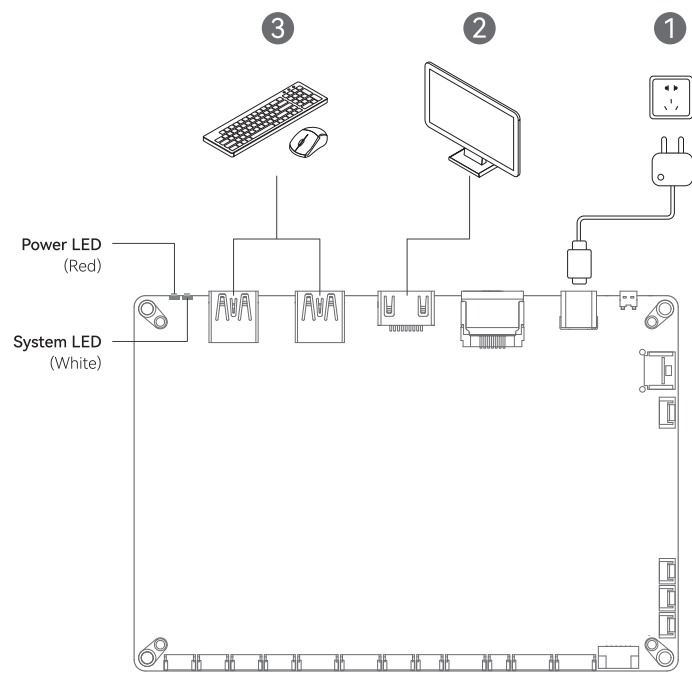

130mm

172mm

NAMTSO

A10
3588

www.namtso.com

Namtso Technology Co., Ltd.
support@namtso.com
www.namtso.com

Setup

LED Indicator Modes

State	System LED	Power LED	Color
Power On	-	Solid On	Red
Booting Up	Solid On	-	White
Normal Operation	Flashes	-	White
Burning Mode	-	Flashes 3 Times	Red

Specifications

Rating Input: 12V/2A P.D. Adapter
Operating Temp. Range: -20°C~80°C
Networking: 1.0 Gigabits LAN